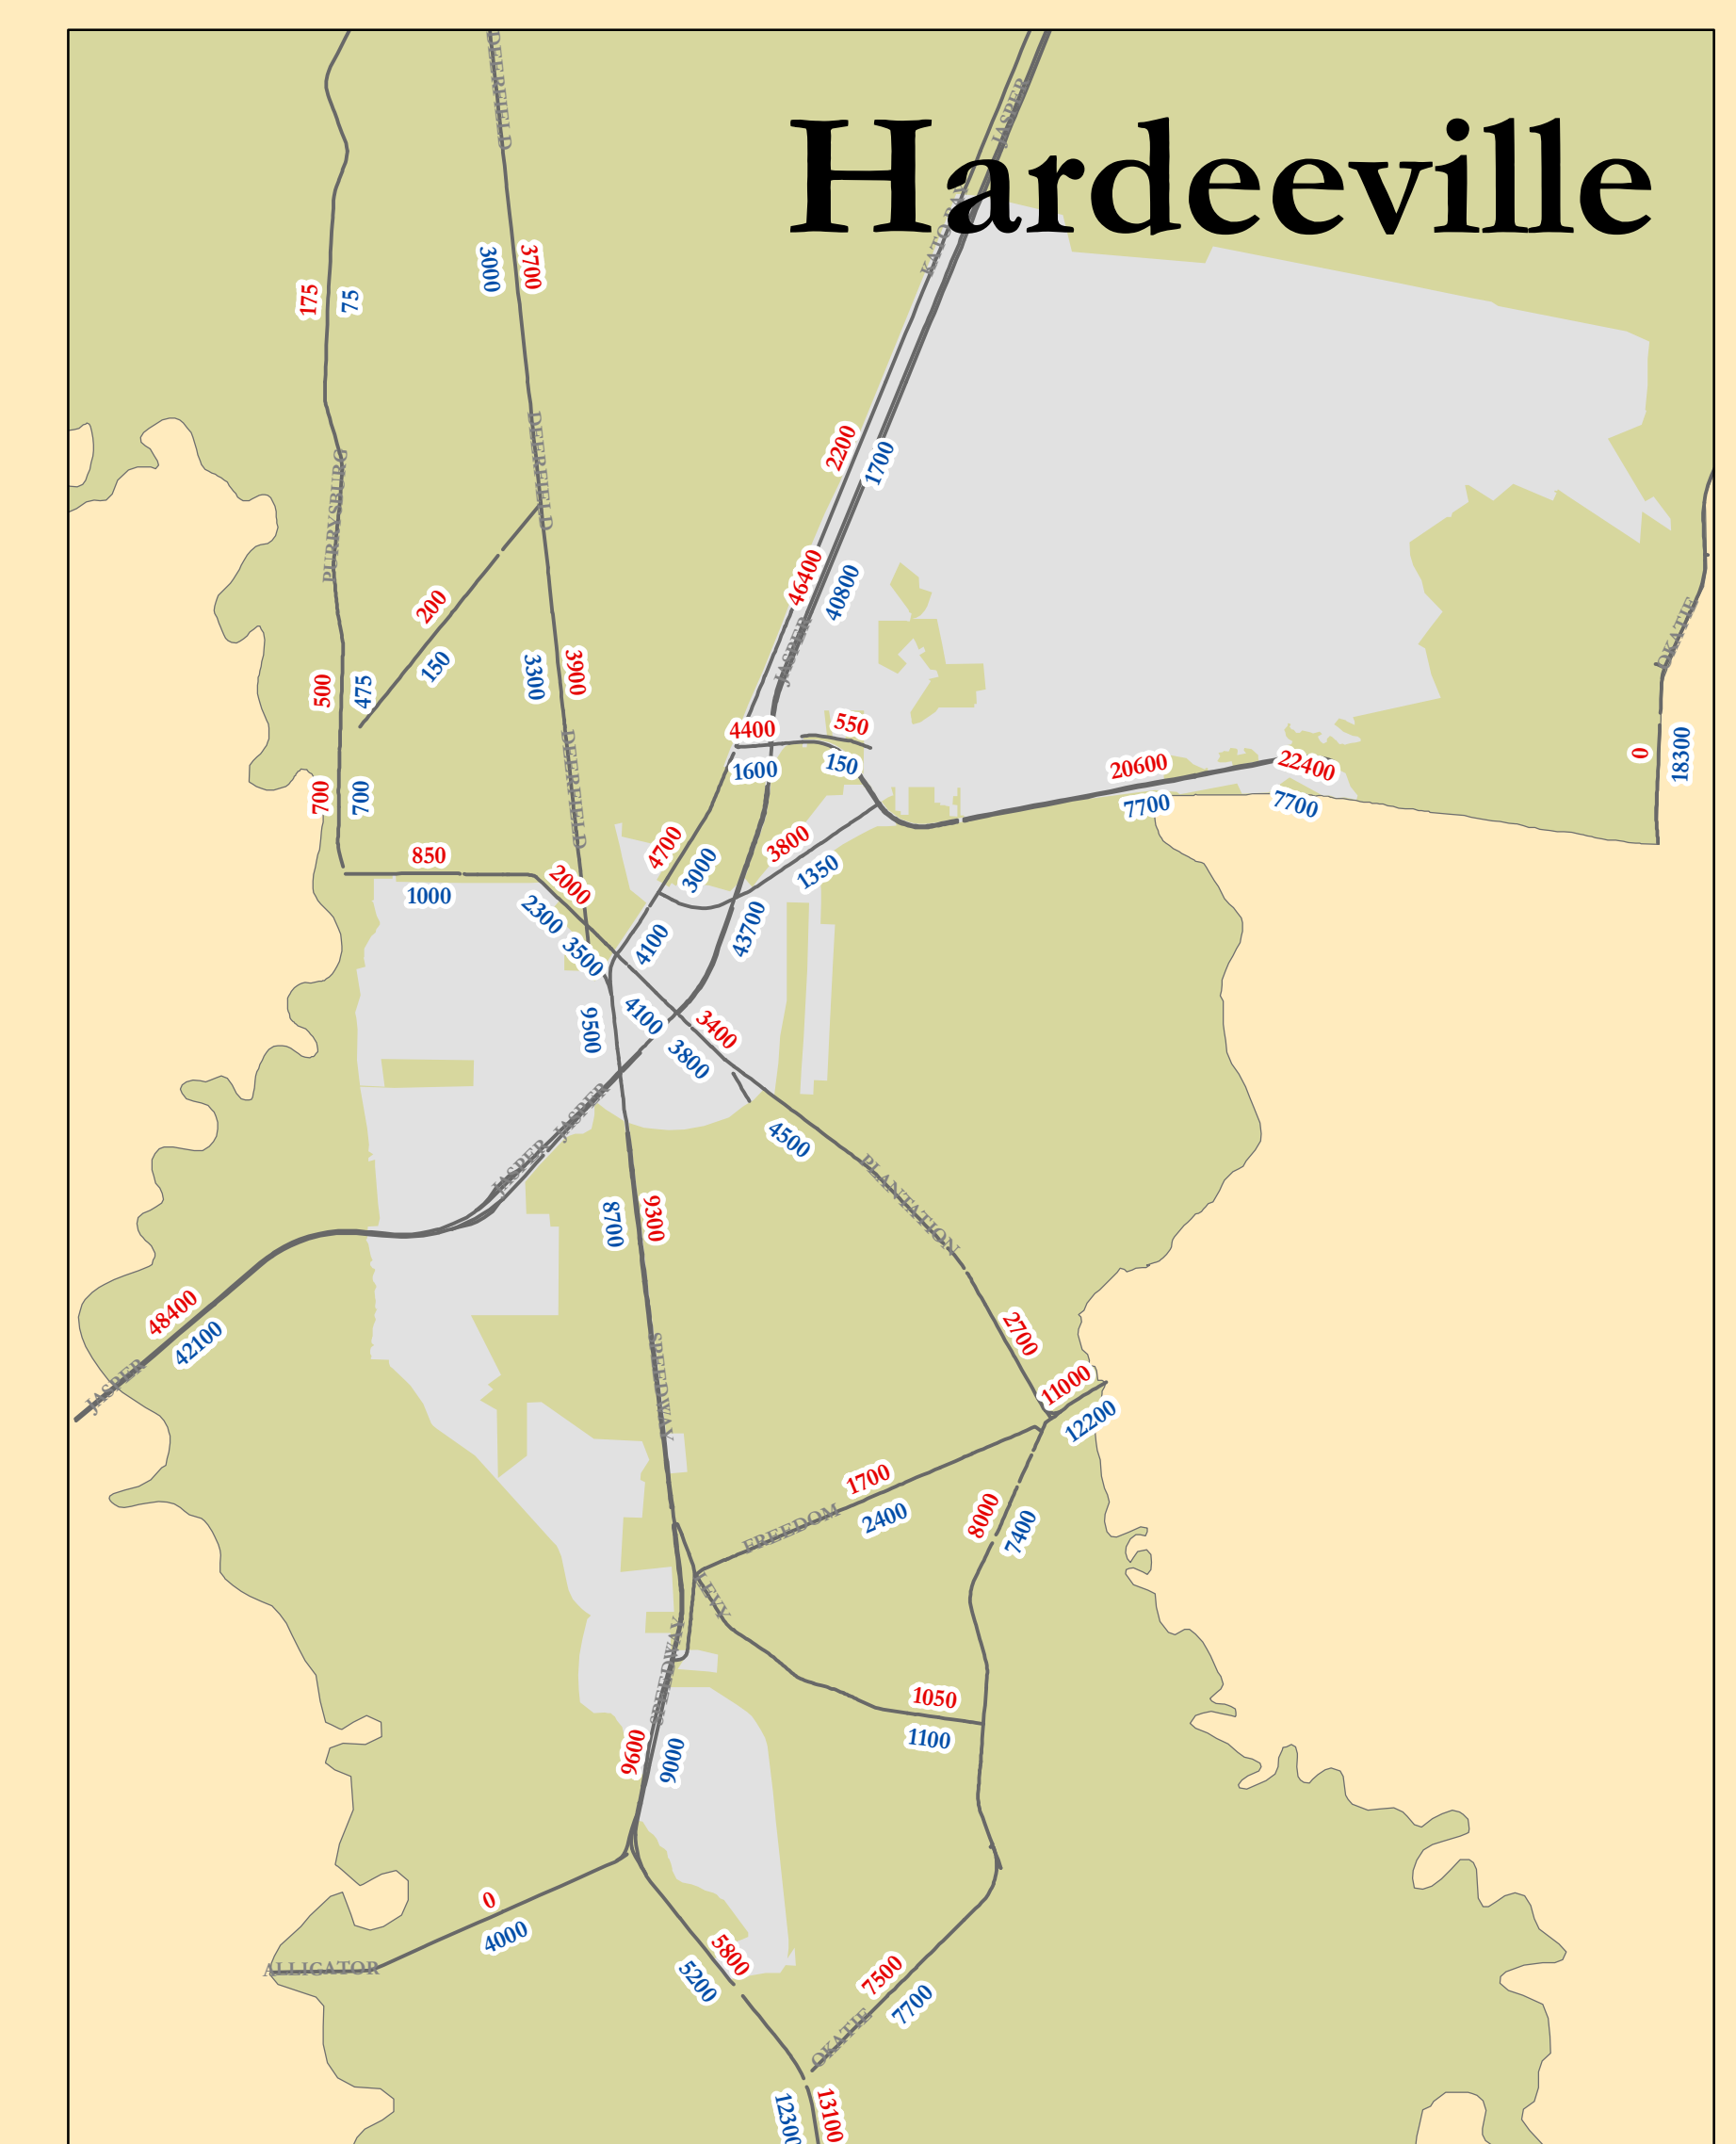

# Jasper County AADT 2010

- 2010 2010 Counts (in red)
- 2000 2000 Counts (in blue)
- Roads
- County Boundary

The Lowcountry Council of Governments has made all reasonable efforts to ensure the accuracy of this map. LCOG expressly disclaims all responsibility for any errors found within or for any damages which may result in the use of this map.  
 Date: January 22, 2008  
 Data Source: South Carolina Department of Transportation  
 C:\mapping\data\Traffic\COA63\_Traffic.mxd