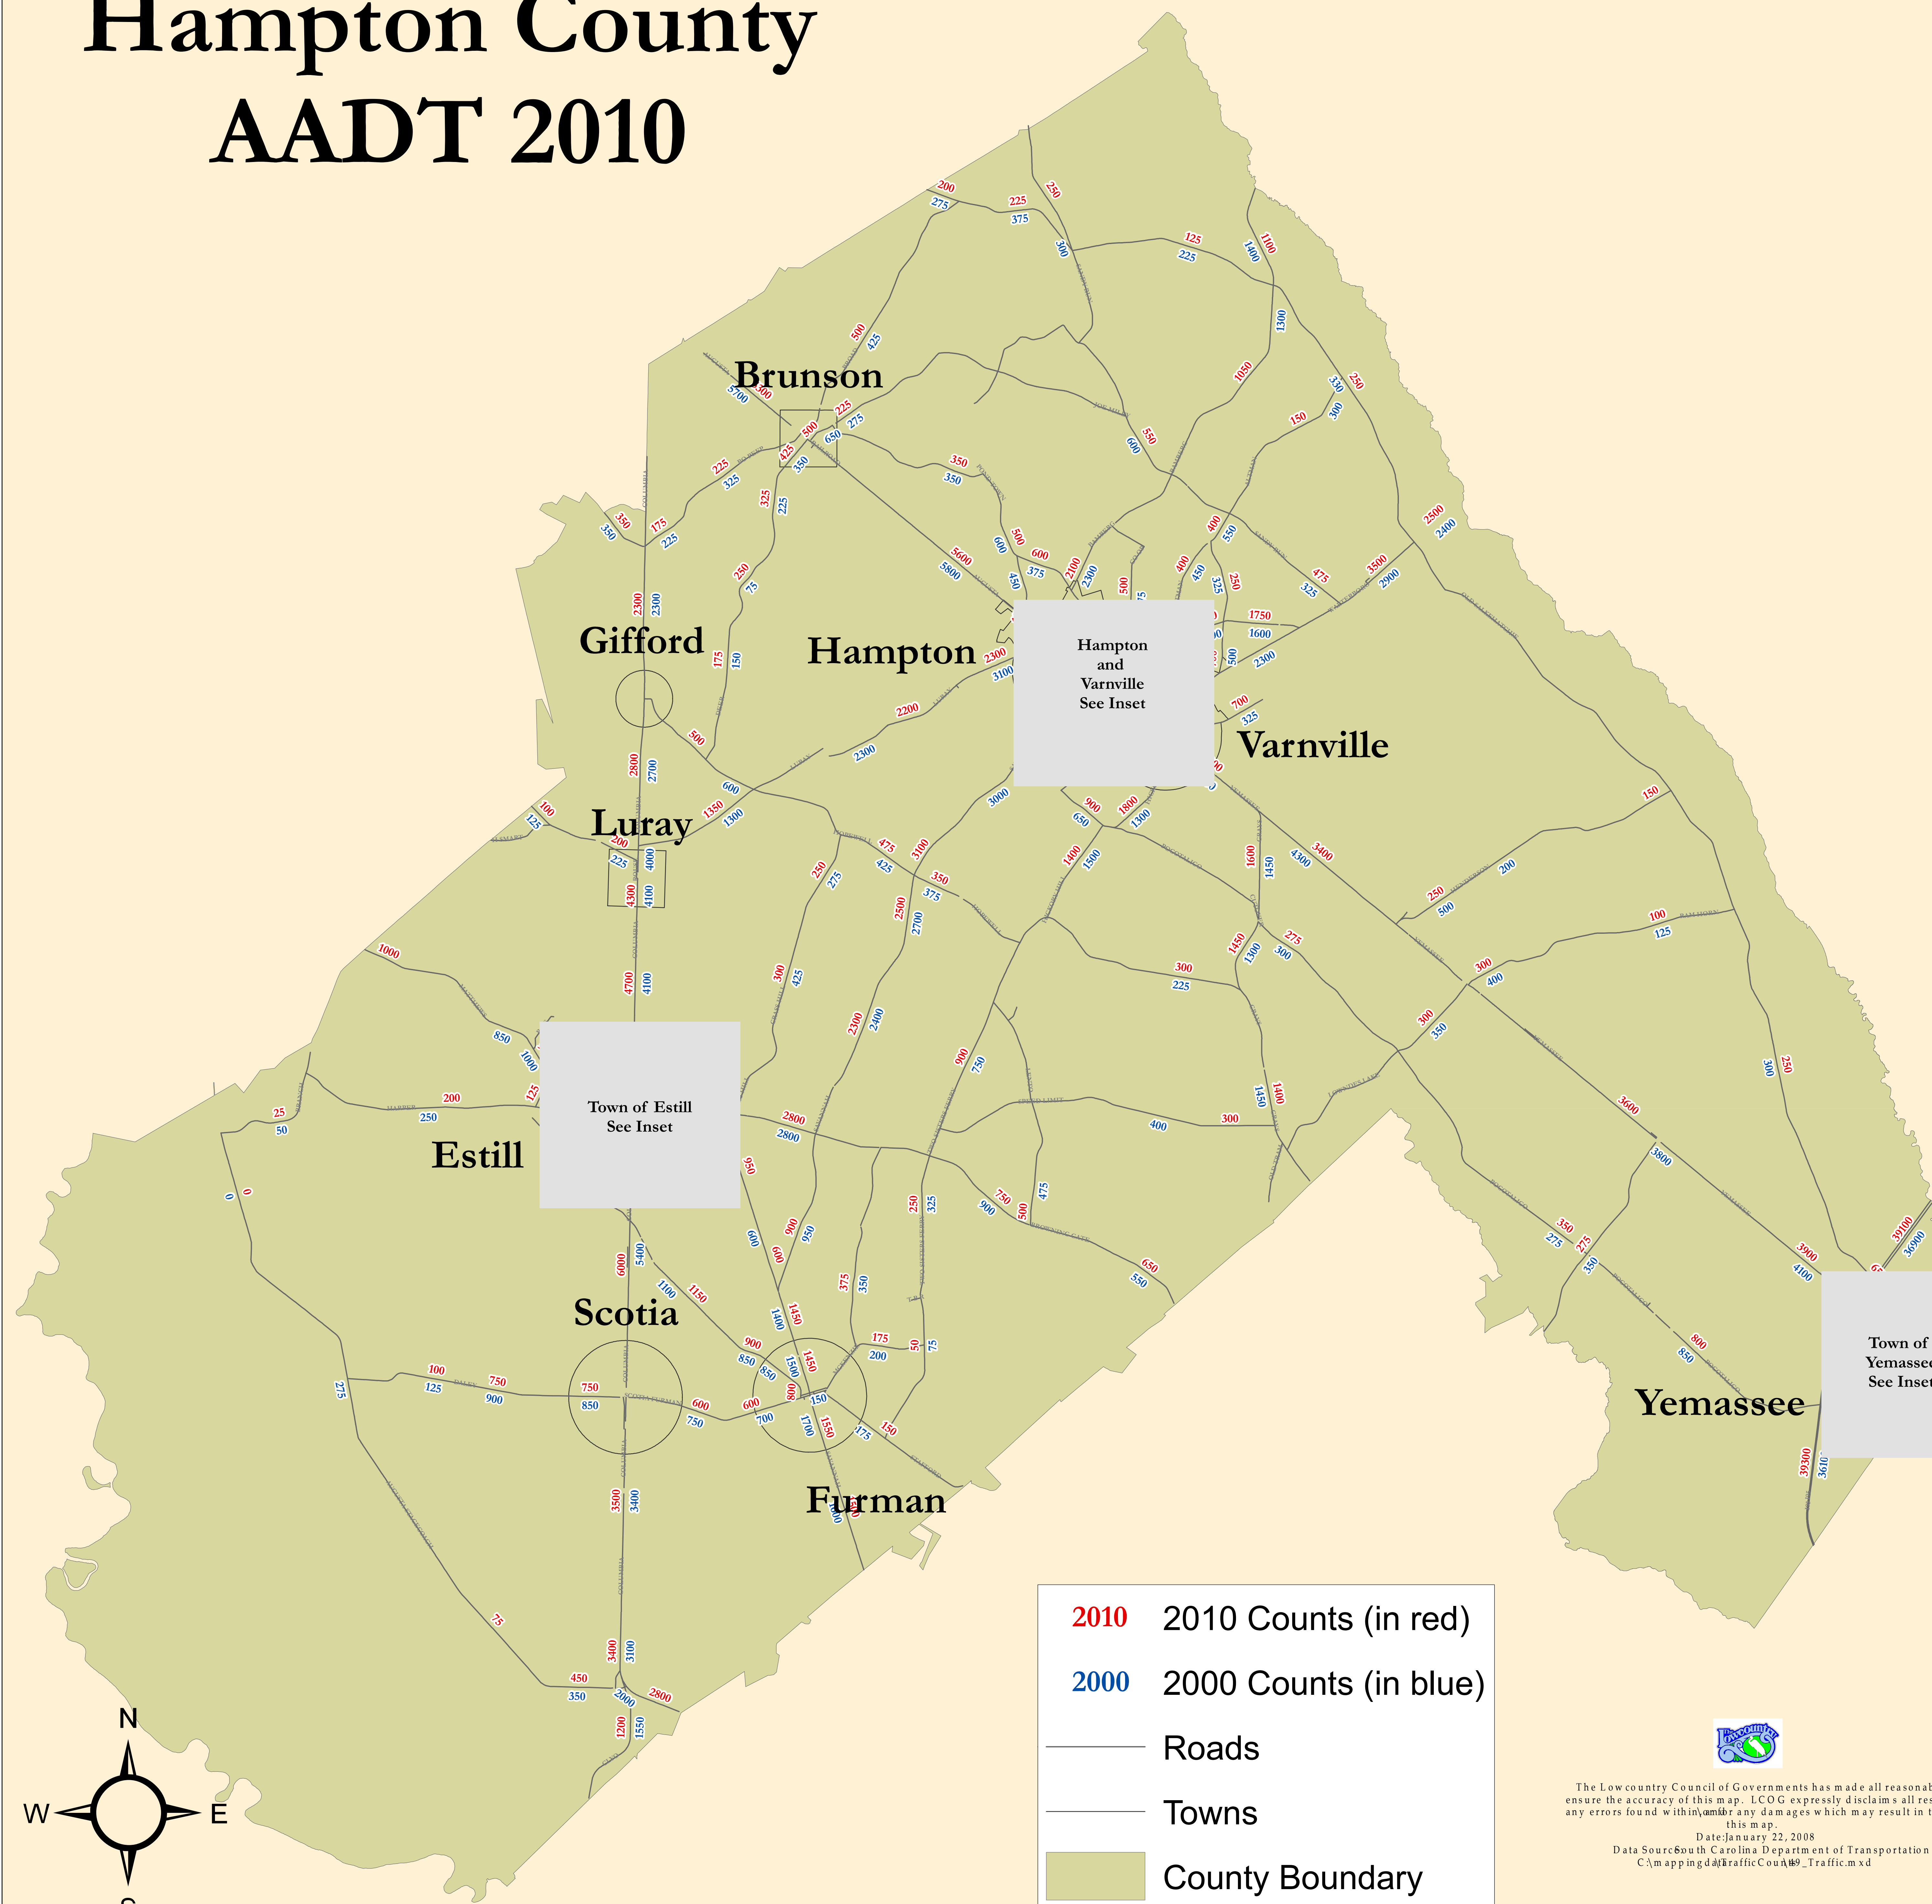

Hampton County AADT 2010

- 2010 2010 Counts (in red)
- 2000 2000 Counts (in blue)
- Roads
- Towns
- County Boundary

The Lowcountry Council of Governments has made all reasonable efforts to ensure the accuracy of this map. LCOG expressly disclaims all responsibility for any errors found within, and for any damages which may result in the use of this map.
 Date: January 22, 2008
 Data Source: South Carolina Department of Transportation
 C:\mapping\data\Traffic\CoA\09_Traffic.mxd