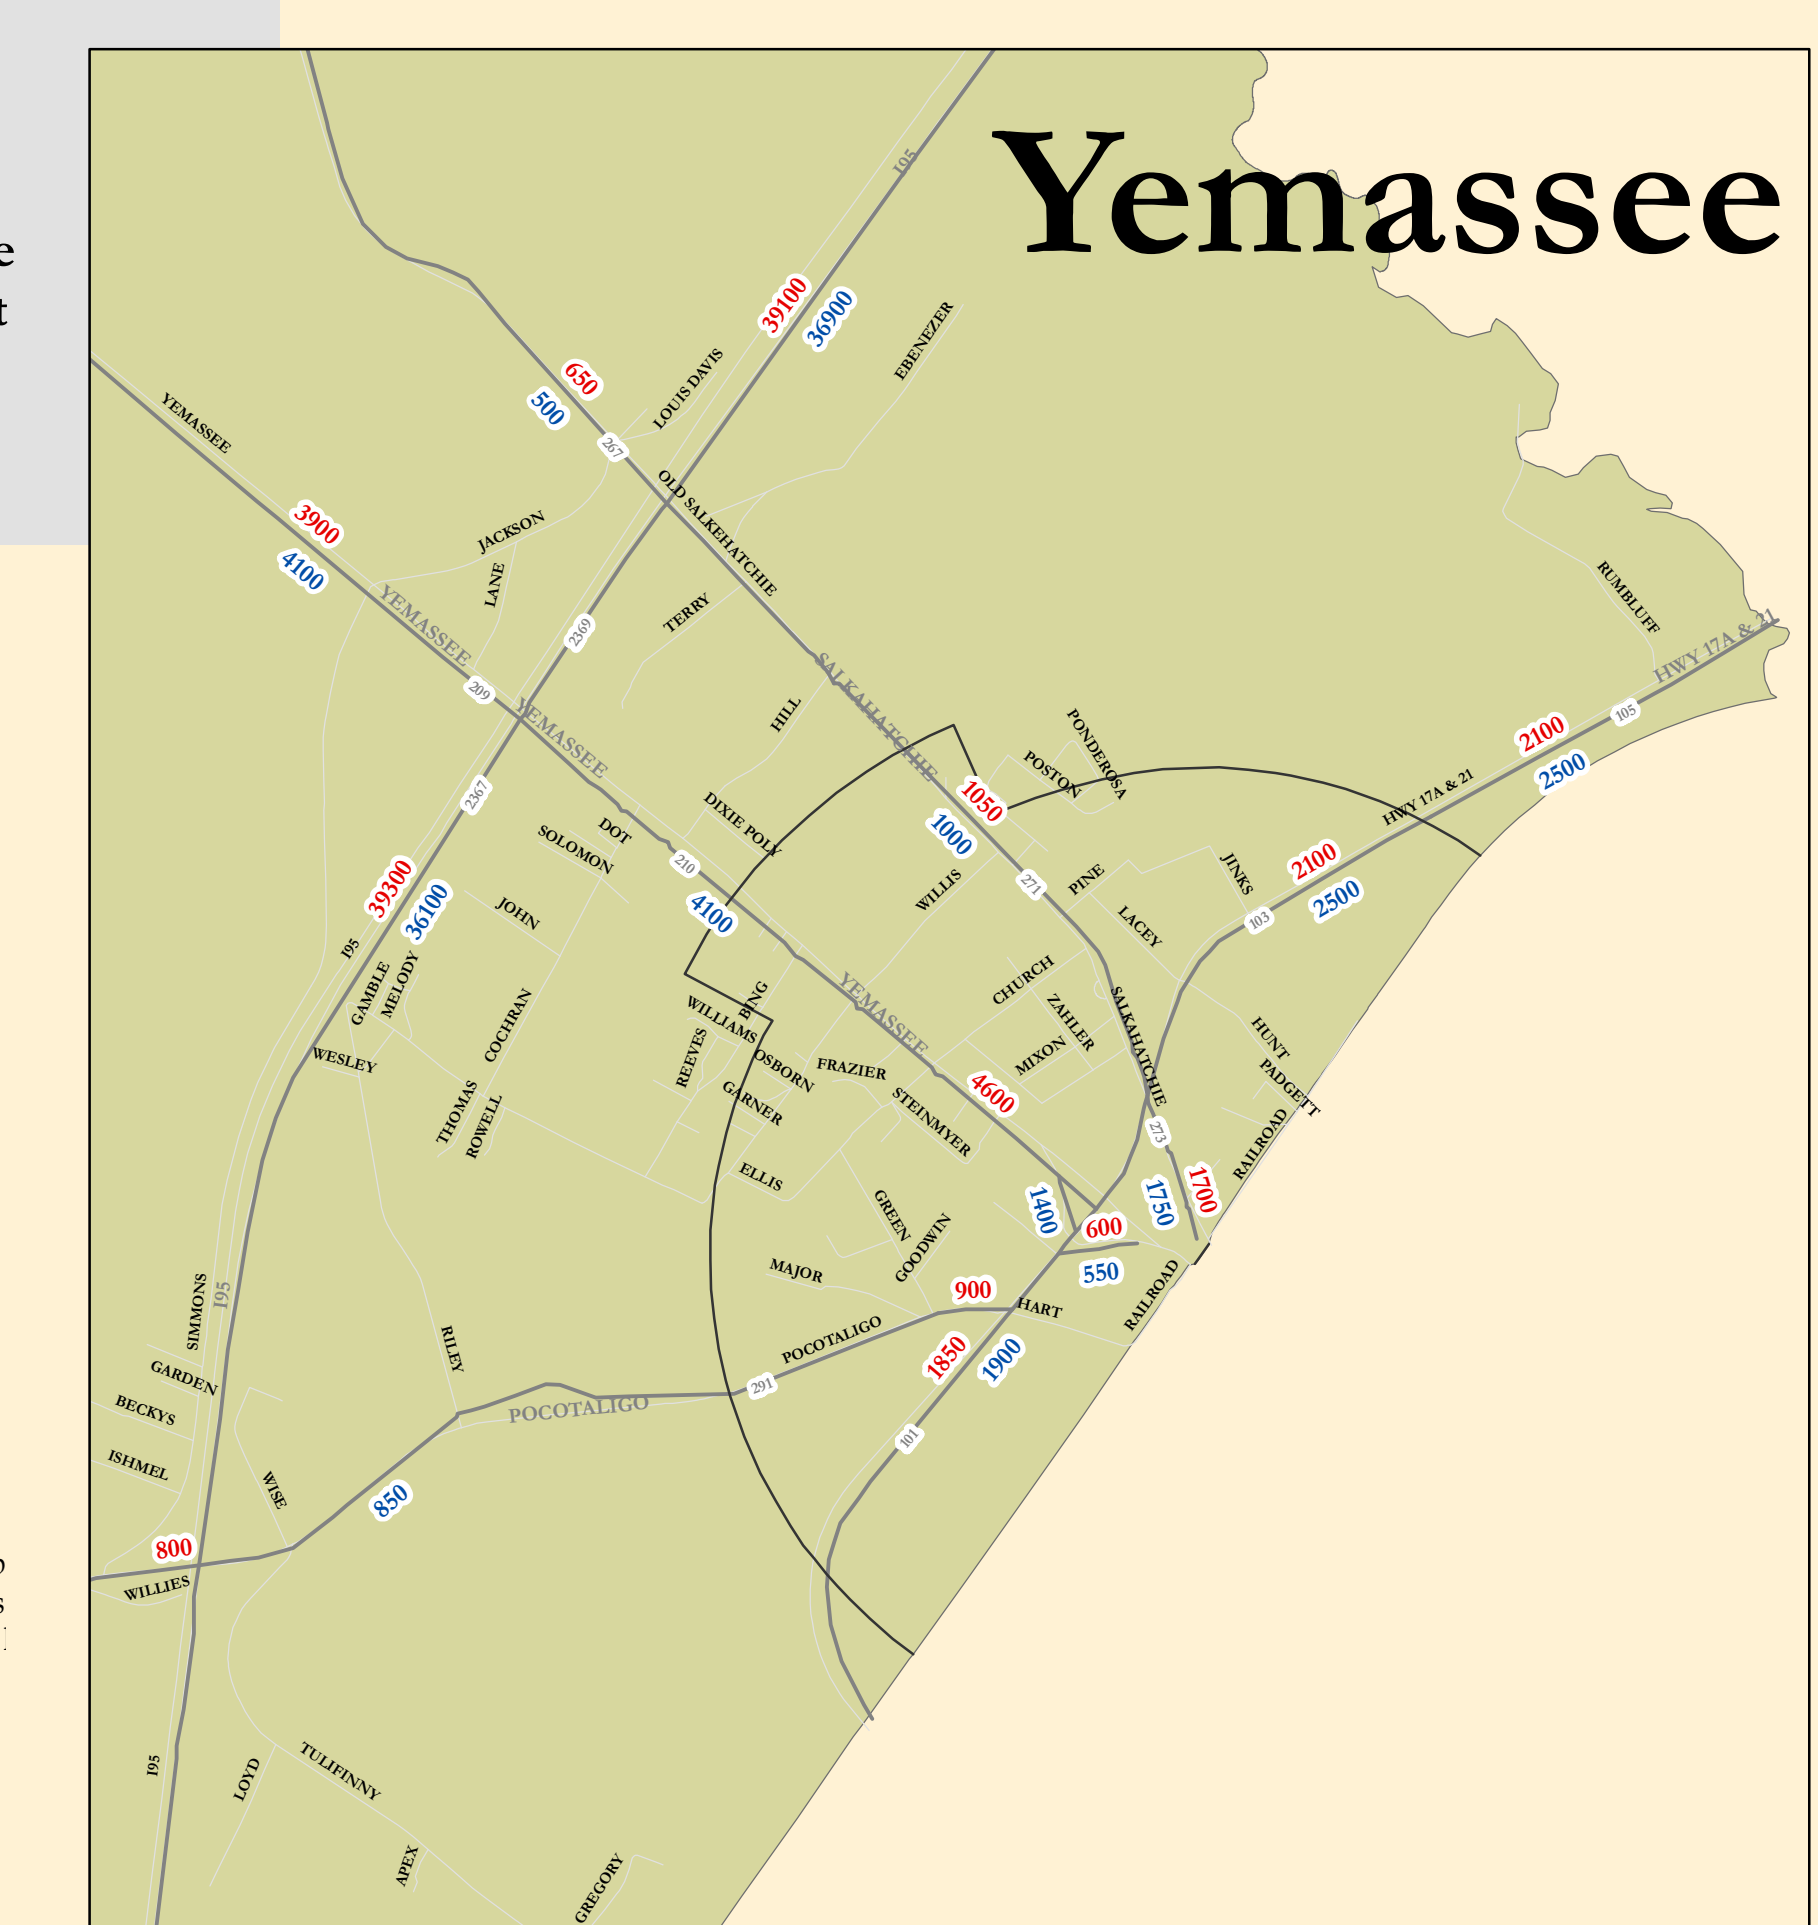

Hampton County AADT 2010

- 2010 2010 Counts (in red)
- 2000 2000 Counts (in blue)
- Roads
- Towns
- County Boundary

The Lowcountry Council of Governments has made all reasonable efforts to ensure the accuracy of this map. LCOG expressly disclaims all responsibility for any errors found within, and for any damages which may result in the use of this map.
 Date: January 22, 2008
 Data Source: South Carolina Department of Transportation
 C:\mapping\data\Traffic\CoA\09_Traffic.mxd